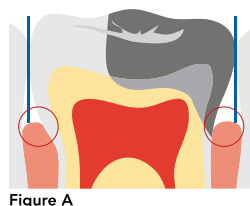

ReelMatrix

Real Easy. Real Tight. Real Fast!

For all posterior restorations!

Real Easy!

The reels pop into the handle without any fuss! Press the reel into the handle and retract the grippers to lock the reel in place. Plus, if you use the regular matrices (yellow hubs) they can be easily pushed through contacts.

Real Tight!

Tight contacts and excellent contour are what Reel Matrix is all about. These thin matrices are pre-contoured in three dimensions and when combined with anatomical wedges and separator rings, the result is amazingly tight contacts virtually flash-free at the natural height of contour.

Real Fast!

Pre-loaded reels mean you can just lock them in and go. The retainerless design greatly speeds up quadrant work while improving visibility and patient comfort.

Margin Elevation Band restores deep caries without the trauma.

Margin elevation requires a matrix that will properly adapt and isolate the subgingival area. This is not possible with traditional matrix materials (Figure A). The narrow Margin Elevation Band, with its enhanced conical design, is able to slide down subgingivally and properly seal this area (Figure B).