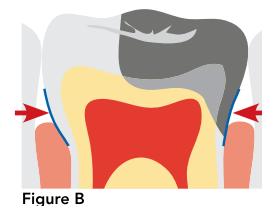

ReelMatrix

Real Easy. Real Tight. Real Fast!

For all posterior restorations!

Real Easy!

The reels pop into the handle without any fuss! Press the reel into the handle and retract the grippers to lock the reel in place. Plus, if you use the regular matrices (yellow hubs) they can be easily pushed through contacts.

Real Tight!

Tight contacts and excellent contour are what Reel Matrix is all about. These thin matrices are pre-contoured in three dimensions and when combined with anatomical wedges and separator rings, the result is amazingly tight contacts virtually flash-free at the natural height of contour.

Real Fast!

Pre-loaded reels mean you can just lock them in and go. The retainerless design greatly speeds up quadrant work while improving visibility and patient comfort.

Margin Elevation Band restores deep caries without the trauma.

Margin elevation requires a matrix that will properly adapt and isolate the subgingival area. This is not possible with traditional matrix materials (Figure A). The narrow Margin Elevation Band, with its enhanced conical design, is able to slide down subgingivally and properly seal this area (Figure B).