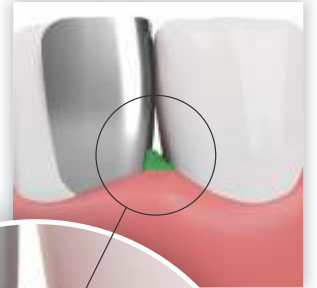

Fusion™ Anterior Matrix System

The all-new **Fusion™ Anterior Matrix System** from Garrison® gives you the materials and techniques to restore many types of anterior lesions with confidence.

For years, our customers have shown us how to use posterior metal matrices to restore anterior teeth. When placed vertically, what was the buccal-lingual curvature of the band creates ideal gingival-incisal curvature for an anterior tooth. We worked with these customers to design a metal matrix band that takes this technique to a whole new level of refinement

Add to that the intelligent design of the new **Fusion™ Anterior Wedges** and you get a complete system. These radically curved wedges hug the bands to the tooth all the way from the facial aspect around to the lingual, helping to free up your hands. Composite placement and sculpting are simplified, allowing you to easily express your artistic nature restoring beautiful smiles for your patients.

- Only 0.0015" - significantly thinner than strips to facilitate better interproximal contact.
- Firm stainless steel resists deformation both during placement and while compressing composite into the preparation.
- Easy to slide into the sulcus for deeper restorations.
- Ideal anatomic curvature in the gingival-incisal direction AND facial-lingual.
- Far superior to strips when restoring large or deep carious lesions.

- Radical curvature ensures a firm seal at the cervical margin from facial to lingual.
- Helps maintain ideal anatomy by hugging the band to the tooth.
- Unique 'T' shape sits deeper in the interproximal space to minimize the dreaded 'black triangle.'
- Tapered separator strut allows you to adjust the amount of pressure exerted to control the interproximal contact.
- The cervical interface is half above and half below the sulcus for maximum adaptation with deeper restorations.