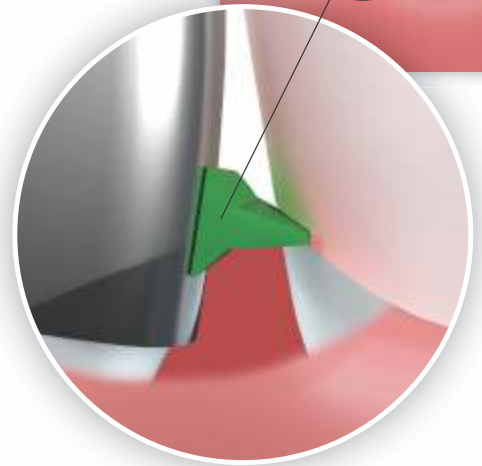

Fusion™ Anterior Matrix System

The all-new **Fusion™ Anterior Matrix System** from Garrison® gives you the materials and techniques to restore many types of anterior lesions with confidence.

For years, our customers have shown us how to use posterior metal matrices to restore anterior teeth. When placed vertically, what was the buccal-lingual curvature of the band creates ideal gingival-incisal curvature for an anterior tooth. We worked with these customers to design a metal matrix band that takes this technique to a whole new level of refinement

Add to that the intelligent design of the new **Fusion™ Anterior Wedges** and you get a complete system. These radically curved wedges hug the bands to the tooth all the way from the facial aspect around to the lingual, helping to free up your hands. Composite placement and sculpting are simplified, allowing you to easily express your artistic nature restoring beautiful smiles for your patients.

- Only 0.0015" - significantly thinner than strips to facilitate better interproximal contact.
- Firm stainless steel resists deformation both during placement and while compressing composite into the preparation.
- Easy to slide into the sulcus for deeper restorations.
- Ideal anatomic curvature in the gingival-incisal direction AND facial-lingual.
- Far superior to strips when restoring large or deep carious lesions.

- Radical curvature ensures a firm seal at the cervical margin from facial to lingual.
- Helps maintain ideal anatomy by hugging the band to the tooth.
- Unique 'T' shape sits deeper in the interproximal space to minimize the dreaded 'black triangle.'
- Tapered separator strut allows you to adjust the amount of pressure exerted to control the interproximal contact.
- The cervical interface is half above and half below the sulcus for maximum adaptation with deeper restorations.